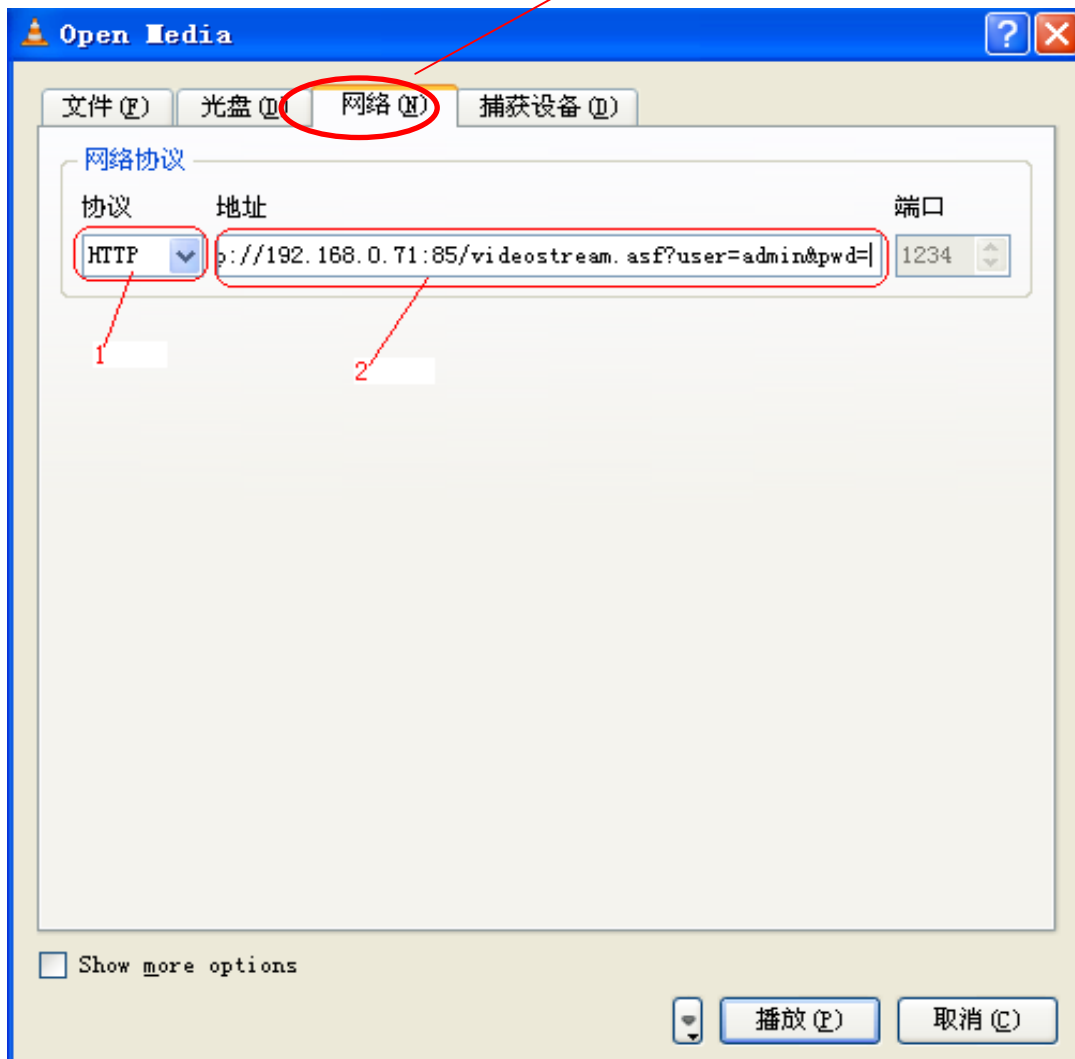

Step 1:

VLC Media Player

Step 2:

network

1、 choose http protocol.

2、 input the address:

http://[IPaddress: IP port]/videostream.asf?user= [user name] &pwd= [passcod