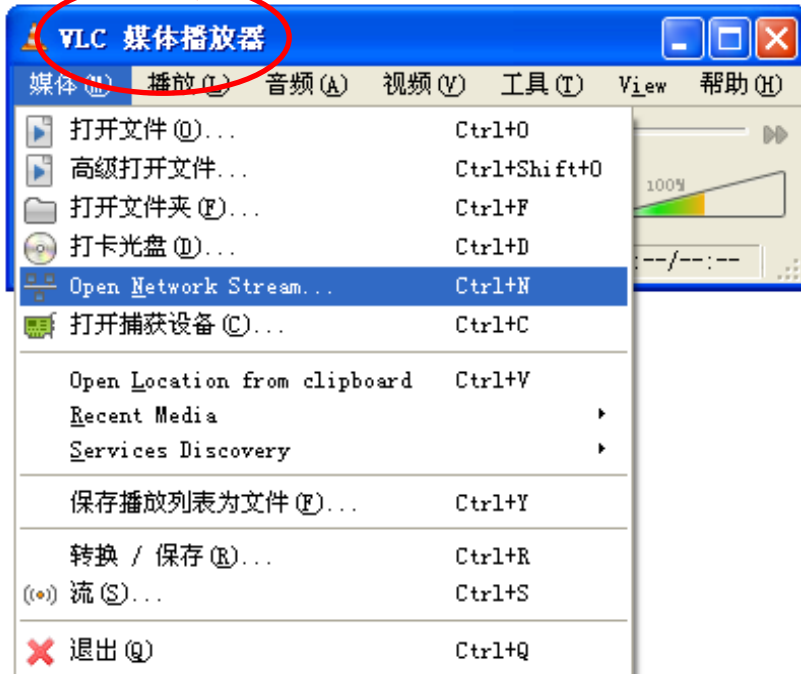

Step 1:

VLC Media Player

Step 2:

network

1、 choose http protocol.

2、 input the address:

http://[IPaddress: IP port]/videostream.asf?user= [user name] &pwd= [passcod